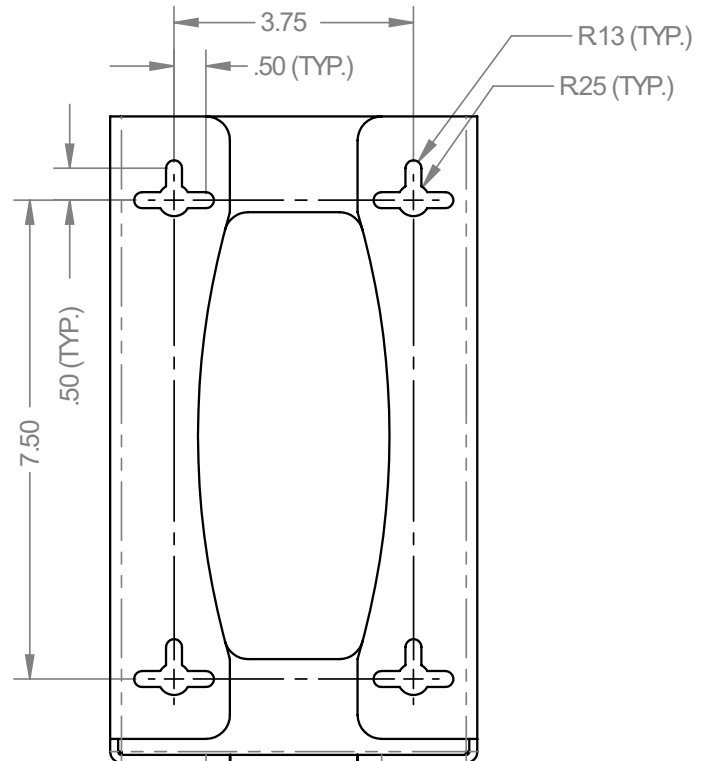

MADE IN THE USA

Product Description:

- Glove Box Dispenser - Single
- Holds one box of gloves
- Three-way keyholes for vertical or horizontal wall mounting
- BOWMAN® Signature Series - Maple Fauxwood ABS Plastic

Primary Area for Product Usage:

- Anywhere gloves are needed

Dispenses:

- Box(es) no larger than 5.50"W x 10.00"H x 3.75"D (14.0 cm x 25.4 cm x 9.5 cm)
- Box(es) no smaller than 4.50"W x 9.00"H x 3.00"D (11.4 cm x 22.9 cm x 7.6 cm)

Package Specifications:

- Package Quantity: 12 per case
- 18"L x 16"W x 10"H (45.7 cm x 40.6 cm x 25.4 cm)
- 11.0 lbs (5.0 kg) - approximated

Product Specifications (overall external dimensions):

- 5.75"W x 10.13"H x 4.00"D (14.6 cm x 25.7 cm x 10.2 cm)
- 0.8 lbs (0.4 kg) - approximated

Mounting Specifications:

Related Products (each sold separately):

- GL010-0233: BOWMAN® Signature Series - Glove Box Dispenser - Cherry Fauxwood (shown below)