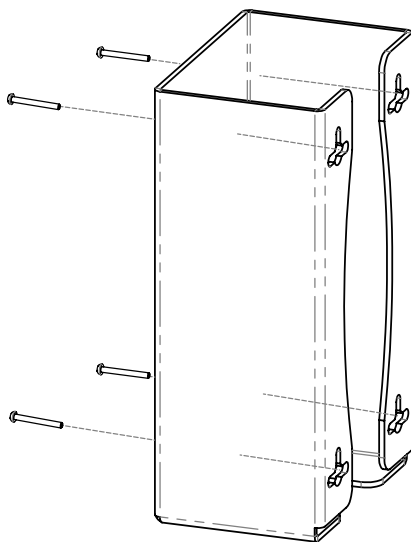

Package Specifications:

- Package Quantity: 12 per case
- 18"L x 16"W x 10"H (45.7 cm x 40.6 cm x 25.4 cm)
- 11.0 lbs (5.0 kg) - approximated

Product Specifications (overall external dimensions):

- 5.75"W x 10.13"H x 4.00"D (14.6 cm x 25.7 cm x 10.2 cm)
- 0.8 lbs (0.4 kg) - approximated

Mounting Specifications:

Related Products (each sold separately):

- GL010-0233: BOWMAN® Signature Series - Glove Box Dispenser - Cherry Fauxwood (shown below)

Installation

Always mount dispensers securely *prior* to loading with product.

- Front cutout allows for a wide variety of box dispensing perforations.

1

- Mount securely to a wall with screws approved and supplied by building maintenance.

2

Parts included:

- Dispenser

Tools Required: